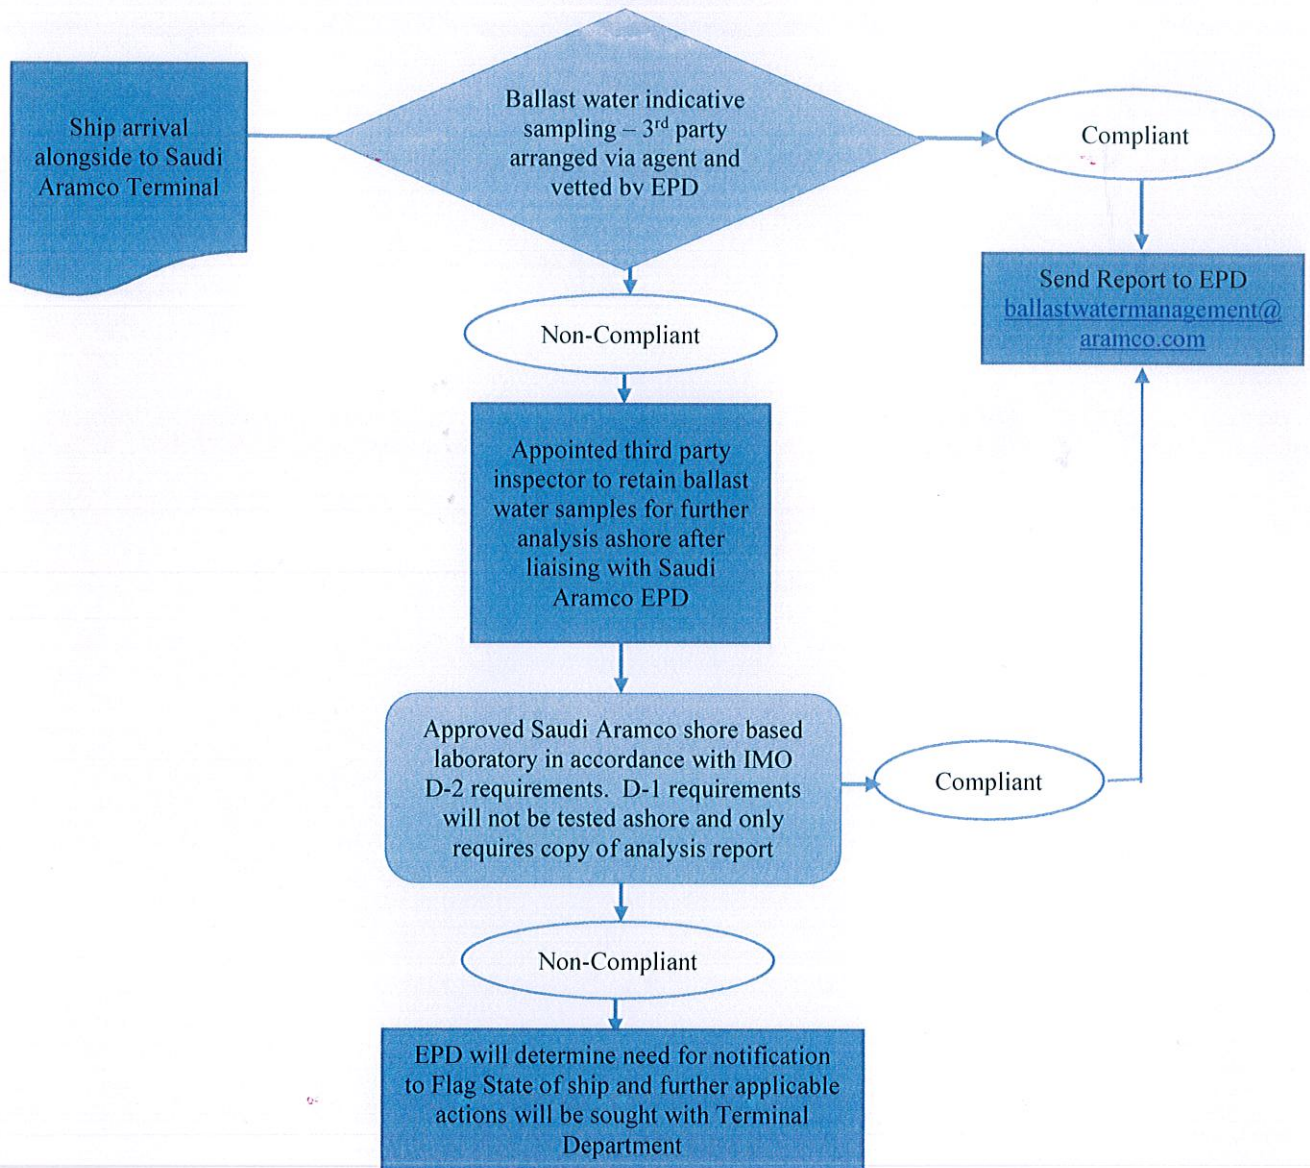

Appendix B – Sampling Process Flowchart

Legend:

EPD: Saudi Aramco Environmental Protection Department

For any inquiries, please contact ballastwatermanagement@aramco.com
All correspondence with this email to be done through appointed shipping agency.